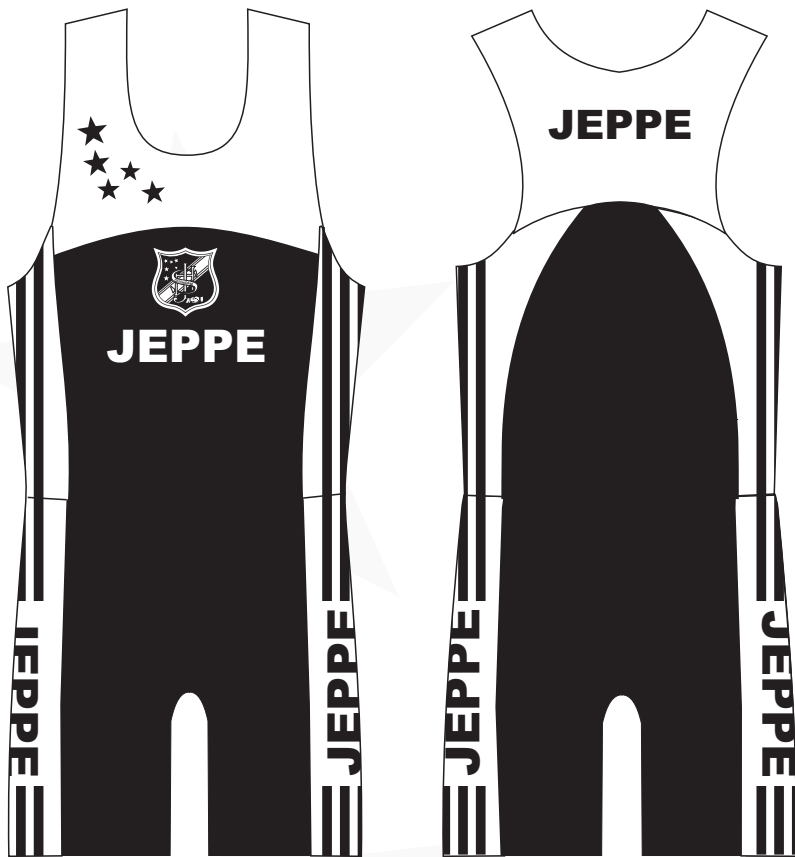

JEPPE

Running vest

Square cut shorts

Crop top

front

back

Lycra jammer

JEPPE

Tracksuit

Post running jacket

Winter cycling shirt / jacket

JEPPE

Cycling shirt

Cycling shorts

Cycling wind cheater

Mesh back

JEPPE

One piece tri suit

Multi sport lycra top

2 piece tri suit

JEPPE

Kit bag

Fleece sports beanie

Running cap